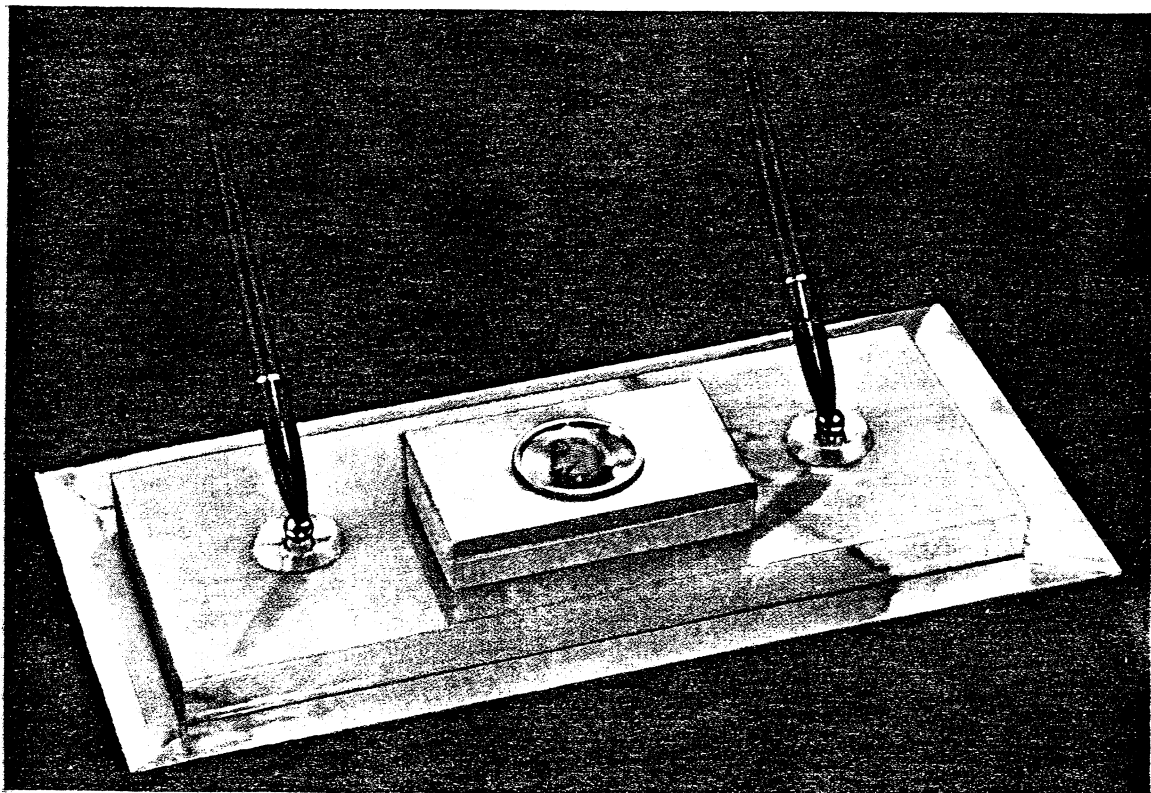

MODEL NO. 90-214

Black glass base with two gold colored escutcheons, two black
"51" pens and holders, 4 x 8 $\frac{1}{2}$ " \$32.50.

Parker "51" MAGNETIX Desk Sets

MODEL NO. 90-228

Pedrara Onyx base with gold colored escutcheons, wedge shaped pencil grooves, two maroon pens and holders, 5 $\frac{3}{4}$ x 14" \$65.00.